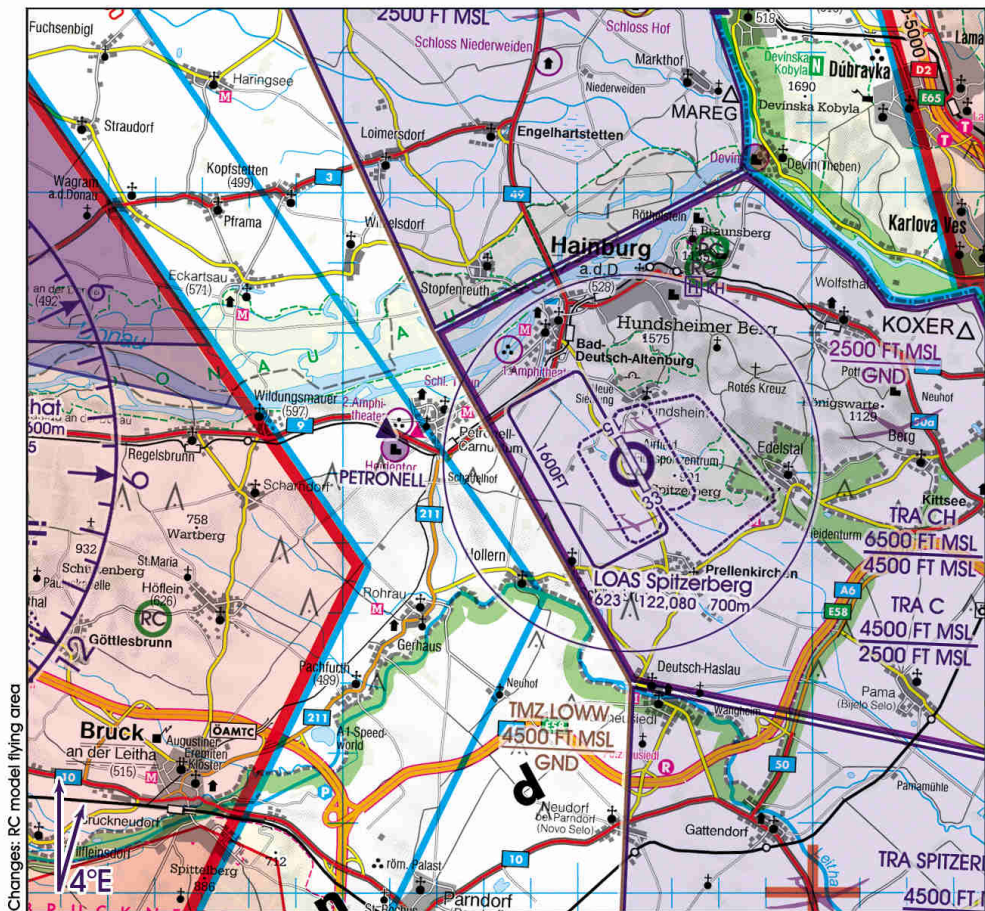

OPS HOURS

Contact SPITZERBERG FLUGPLATZ at least 5 MIN prior AD.
AD traffic with radio.
APCH/DEP only via traffic circuit.
Look out for GLD.
Avoid residential areas near AD.

PPR

29 MAR 2018

N 48 06 06
E 016 56 02

SPITZERBERG (LOAS)

Changes: editorial

CHART FOR VFR FLIGHTS

AD ELEV 623 FT

SPITZERBERG

SPITZERBERG AERODROME

SPITZERBERG

122,080 [ge, en]

AUSTRIA

Phone +43 (0) 2165 622490

3 NM SSE DONAUBRÜCKE HAINBURG

122,080 SPITZERBERG AERODROME

119,400 WIEN TOWER

122,955 WIEN ATIS

128,200 / 119,800 WIEN RADAR

122,380 GLIDERS ONLY [ge, en]