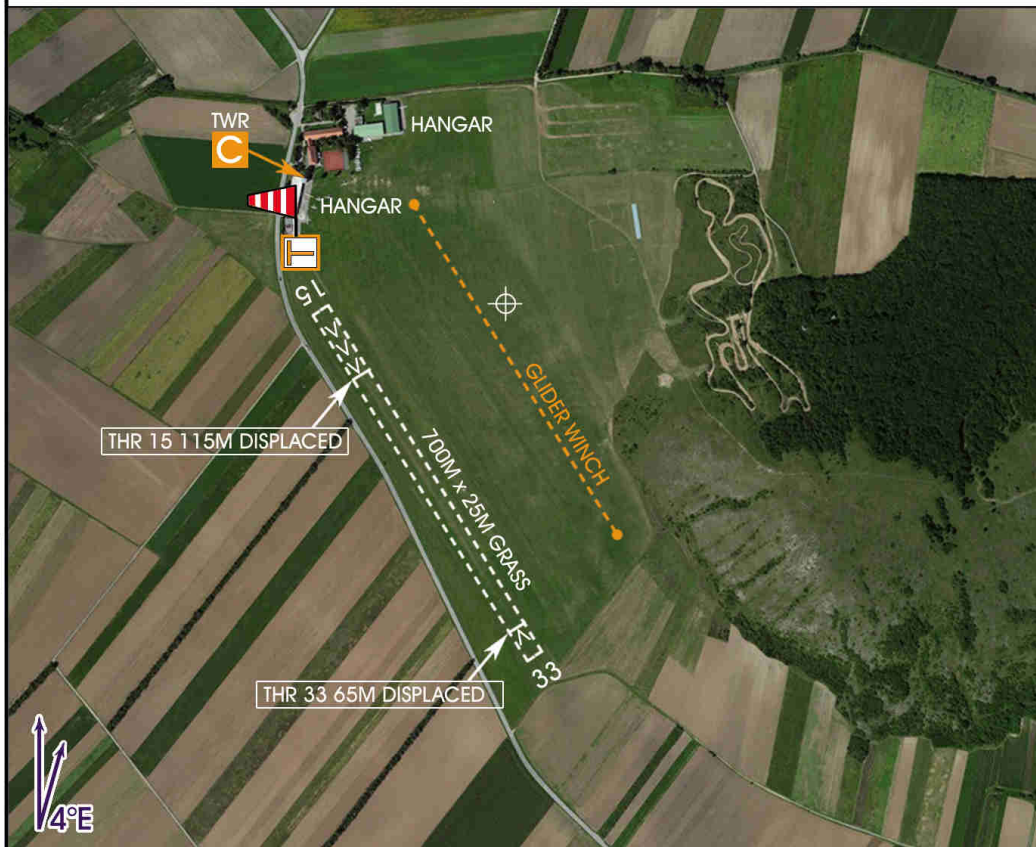

AERODROME CHART

AD ELEV 623 FT

SPITZERBERG
SPITZERBERG
AUSTRIA

SPITZERBERG AERODROME

122,080 [ge, en]

Phone +43 (0) 2165 622490

3 NM SSE DONAUBRÜCKE HAINBURG

© Rogers Data www.rogersdata.at

Microsoft product screen shot reprinted with permission from Microsoft Corporation

RWY	STH	TORA	ASDA	TODA	LDA	ASI	ALS	THRE	THR PSN
15	5,7ft	700	-	-	585	-	-	-	-
33	5,7ft	700	-	-	635	-	-	-	-

LIGHTING NIL

ADDITIONAL INFO

OPS HOURS

Contact SPITZERBERG FLUGPLATZ at least 5 MIN prior AD.
AD traffic with radio.
APCH/DEP only via traffic circuit.
Look out for GLD.
Avoid residential areas near AD.

PPR

29 MAR 2018

N 48 06 06
E 016 56 02

SPITZERBERG (LOAS)

Changes: editorial

CHART FOR VFR FLIGHTS

AD ELEV 623 FT

SPITZERBERG

SPITZERBERG AERODROME

SPITZERBERG

122,080 [ge, en]